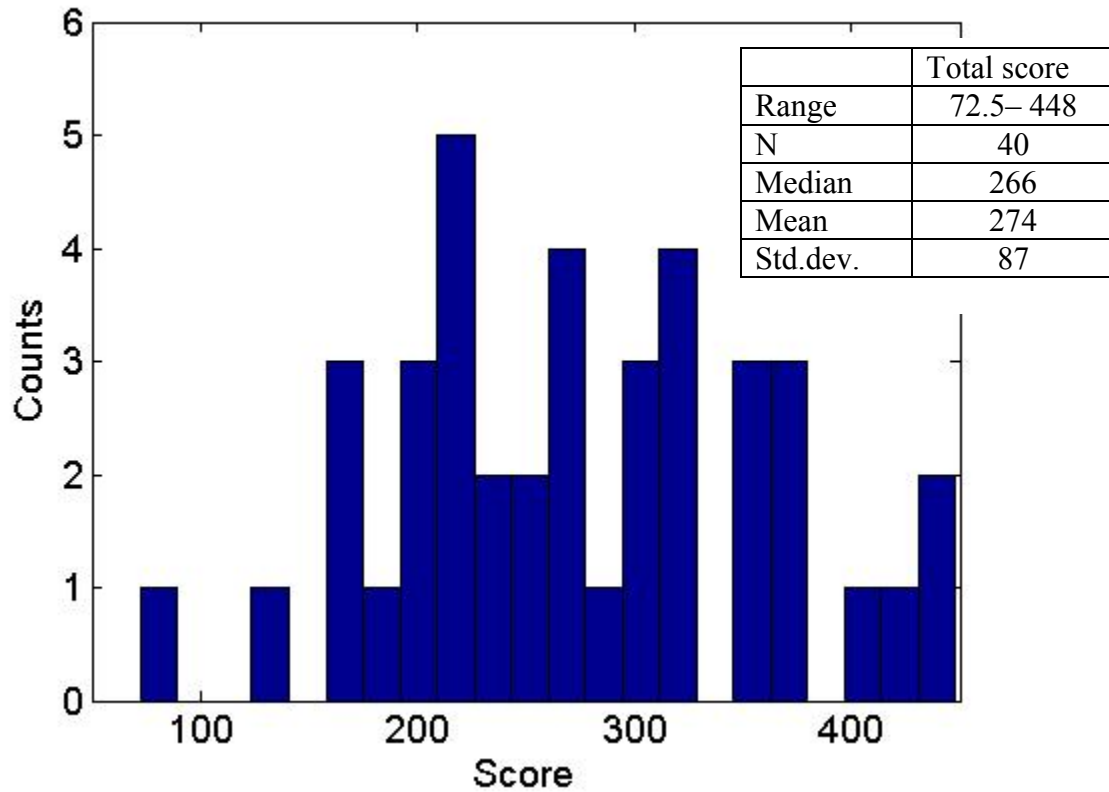

## BCHM485, Scores after the Final Exam

Here are some statistics of the total scores in the class:

Here are some statistics of the cumulative distribution of your scores:

<b>Selected percent points</b>	<b>Score</b>
Better than 85% of the class	$\geq 372$
Better than 60%	$> 287$
Better than 30%	$> 216$